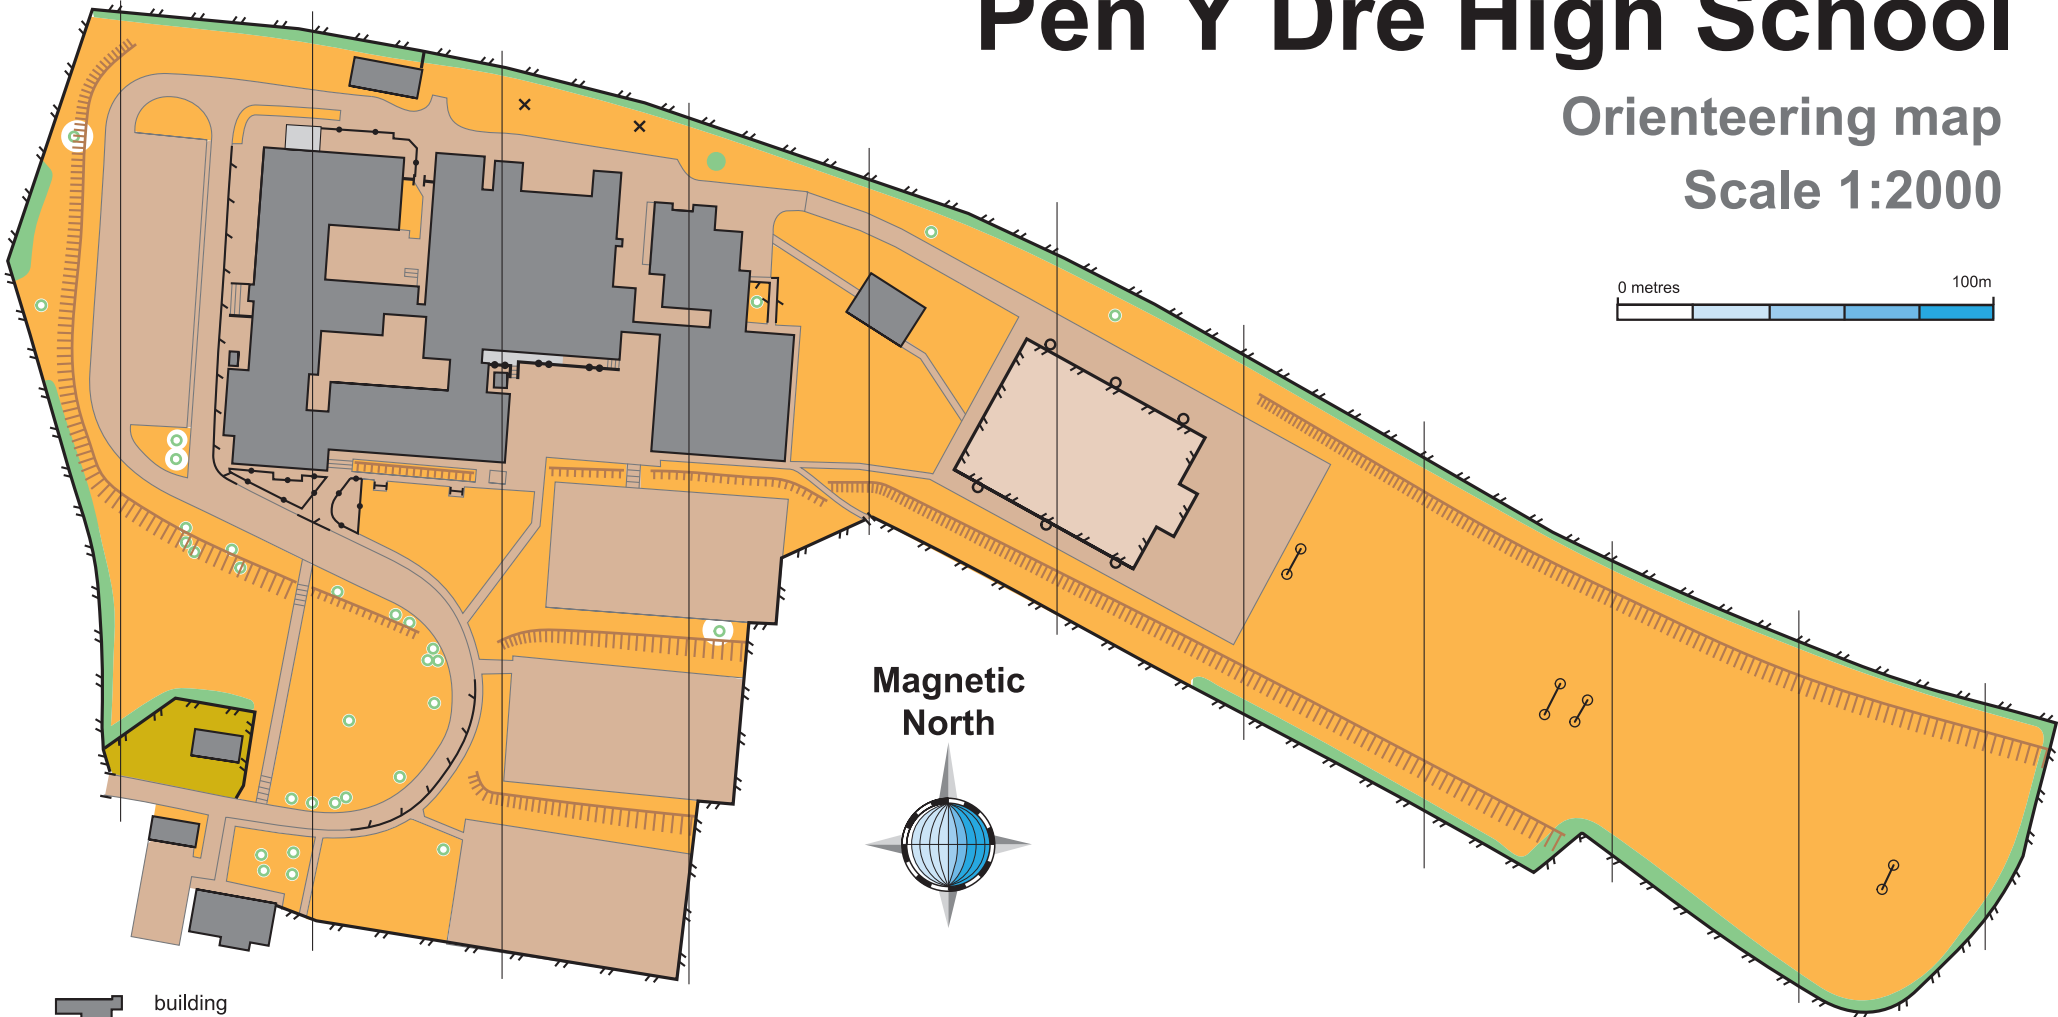

Pen Y Dre High School

Orienteering map

Scale 1:2000

Magnetic North

- building
- covered area
- steep slope
- steps
- fence, gate
- high fence
- wall
- high wall
- pole
- goal posts

- grass
- garden
- woodland
- bushes
- dense woodland
- large tree
- small tree
- hard surface

Survey and cartography by Peel Land Surveys 2008. © Pen Y Dre High School 2008. Produced from Ordnance Survey mapping with the permission of HMSO © Crown Copyright. Merthyr Tydfil County Borough Council. Licence100025302.